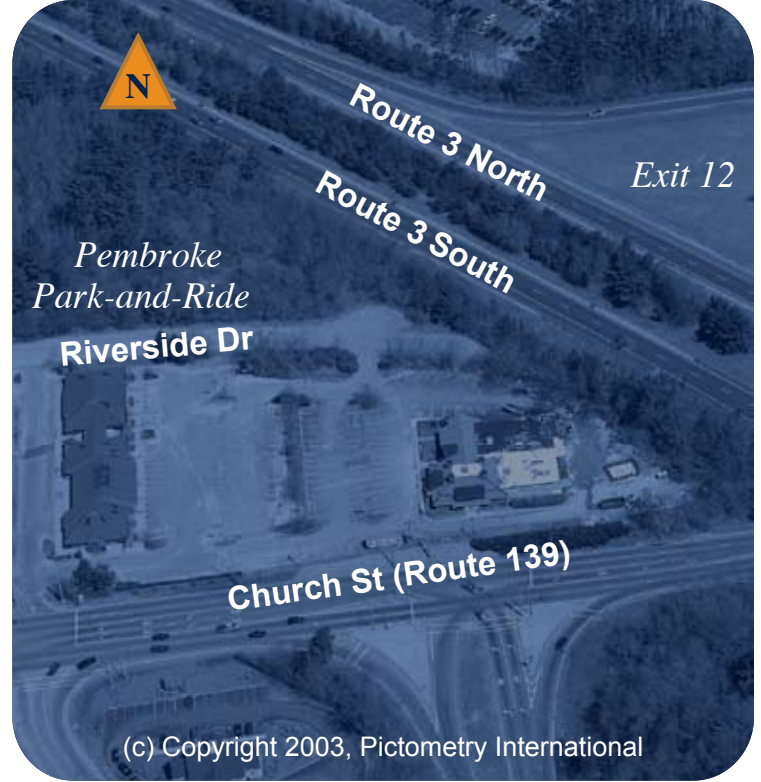

Pembroke Park-and-Ride Lots

Riverside Drive off Old Church Street at Route 139 just off Route 3, exit 12

Spaces: 90 **Average Occupancy:** 3% **Contact:** 888.4.COMMUTE

Commuting Options: Carpool, Vanpool

Lighted: Yes **Bus Shelter:** Yes **Bike Rack:** No **Public Telephone:** Yes

LOCATION MAP

SITE MAP

Driving Directions

From the South (Plymouth)

- Take Route 3 North to **Exit 12** for Route 139
- Bear **RIGHT** at the bottom of the ramp
- Merge onto **Route 139 West**
- Turn **RIGHT** at the second traffic signal into the shopping plaza
- Pass through the plaza to the end of the road
- The park-and-ride spaces are along the road to the left and right

From the North (Hanover)

- Take Route 3 South to **Exit 12** for Route 139
- Turn **LEFT** at the traffic signal at the bottom of the ramp onto **Route 139 West**
- Turn **RIGHT** at the next traffic signal into the shopping plaza
- Pass through the plaza to the end of the road
- The park-and-ride spaces are along the road to the left and right