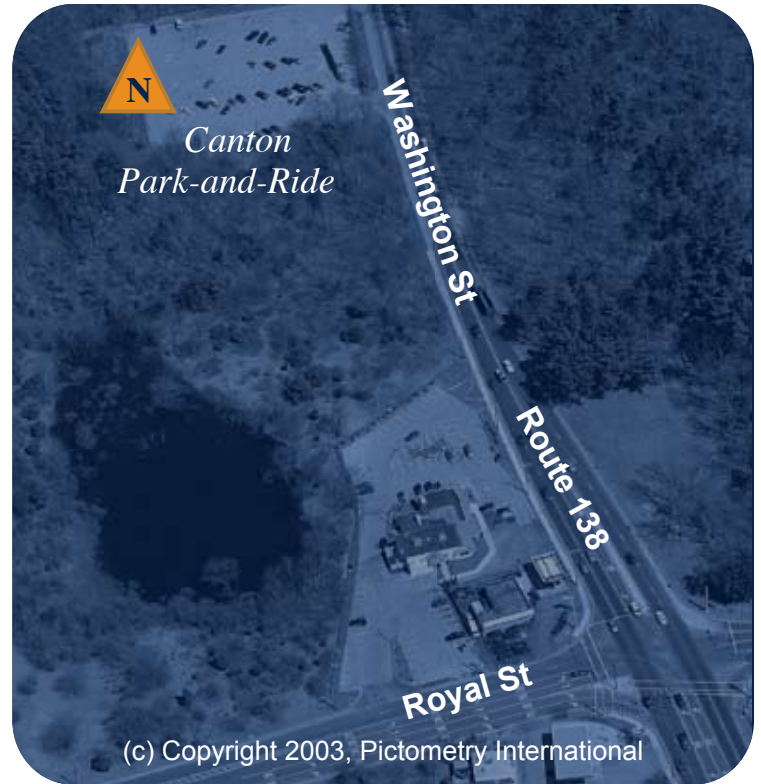

# Canton Park-and-Ride Lot

Route 138, north of Blue Hill River Road, near I-93, exit 2

**Spaces:** 120 **Average Occupancy:** 48% **Contact:** 888.4.COMMUTE

**Commuting Options:** Carpool, Vanpool

MBTA 617.222.3200

## LOCATION MAP

## SITE MAP

## Driving Directions

*From the East and West (Norwood, Braintree)*

- Take I-93 to **Exit 2B** for Route 138 North
- Continue straight through the intersection with Blue Hill River Road
- Follow Route 138 North for 800 feet
- The entrance to the park-and-ride lot is on the left